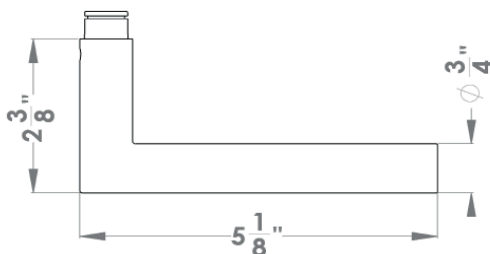

specification details

lever