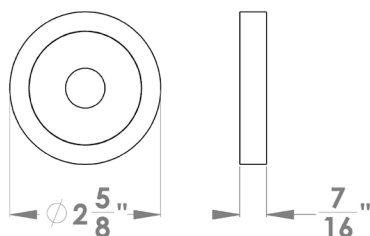

Rhodos

Finish: oil rubbed bronze (81)

To suit standard 2 1/8" door prep

product code square

UER28Q PAS60 81	passage 2 3/8" backset
UER28Q PAS70 81	passage 2 3/4" backset
UER28Q PRI60 81	privacy 2 3/8" backset
UER28Q PRI70 81	privacy 2 3/4" backset
UER28Q DUM 81	full dummy
UER28Q DUM L 81	half dummy left
UER28Q DUM R 81	half dummy right
UEDBQ 81	deadbolt to add to passage

round

UER28 PAS60 81	passage 2 3/8" backset
UER28 PAS70 81	passage 2 3/4" backset
UER28 PRI60 81	privacy 2 3/8" backset
UER28 PRI70 81	privacy 2 3/4" backset
UER28 DUM 81	full dummy
UER28 DUM L 81	half dummy left
UER28 DUM R 81	half dummy right
UEDB 81	deadbolt to add to passage
UEDBA 81	deadbolt keyed alike

Features UER28Q and UER28

- 3 piece rose
- concealed bolt-through fixing
- sprung
- door range 1 1/4" (31 mm) - 2" (51 mm) standard
- T- and Lip-Strike with dust box
- stainless steel faceplate
- backsets: 2 3/8" (60 mm) or 2 3/4" (70 mm)
- functions: Passage (PAS), Privacy (PRI), full dummy (DUM), dummy left (DUM L), dummy right (DUM R)
- available with UL-Latch
- 28° latch with attached face plate
- rate of satin stainless steel 304
- hub 5/16" (8 mm)
- door prep 2 1/8"
- available finish: oil rubbed bronze

specification details

lever

round rose

square rose