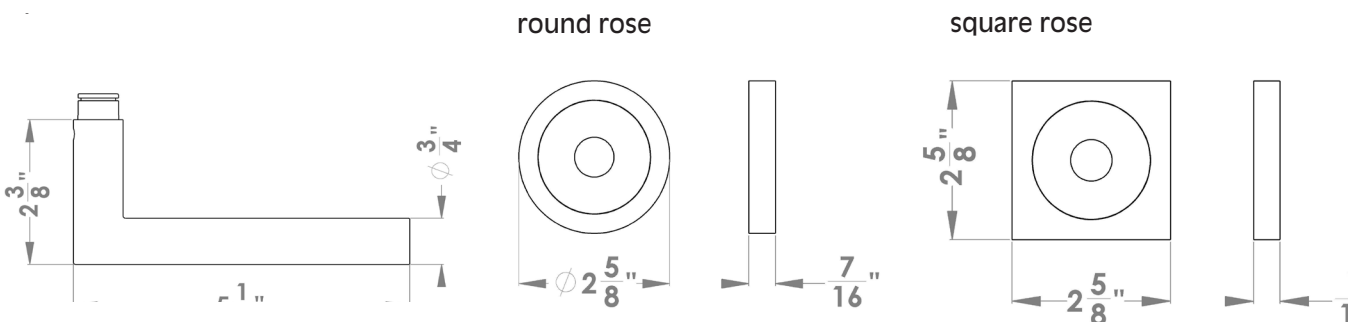

specification details