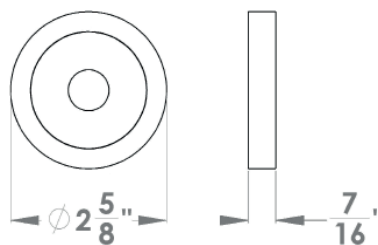

Rhodos

Finish: cosmos black (83)

To suit standard 2 1/8" door prep

Features UER28Q and UER28

- 3 piece rose
- concealed bolt-through fixing
- sprung
- door range 1 1/4" (31 mm) - 2" (51 mm) standard
- T- and Lip-Strike with dust box
- stainless steel faceplate
- backsets: 2 3/8" (60 mm) or 2 3/4" (70 mm)
- functions: Passage (PAS), Privacy (PRI), full dummy (DUM), dummy left (DUML), dummy right (DUMR)
- available with UL-Latch
- 28° latch with attached face plate
- rate of satin stainless steel 304
- hub 5/16" (8 mm)
- door prep 2 1/8"
- available finishes: cosmos black, satin stainless steel, polished stainless steel, oil rubbed bronze

product code square

UER28Q PAS60 83	passage 2 3/8" backset
UER28Q PAS70 83	passage 2 3/4" backset
UER28Q PRI60 83	privacy 2 3/8" backset
UER28Q PRI70 83	privacy 2 3/4" backset
UER28Q DUM 83	full dummy
UER28Q DUML 83	half dummy left
UER28Q DUMR 83	half dummy right
UEDBQ 83	deadbolt to add to passage
UEDBQ A 83	deadbolt keyed alike

product code round

UER28 PAS60 83	passage 2 3/8" backset
UER28 PAS70 83	passage 2 3/4" backset
UER28 PRI60 83	privacy 2 3/8" backset
UER28 PRI70 83	privacy 2 3/4" backset
UER28 DUM 83	full dummy
UER28 DUML 83	half dummy left
UER28 DUMR 83	half dummy right
UEDB 83	deadbolt to add to passage
UEDB A 83	deadbolt keyed alike

specification details

lever

round rose

square rose